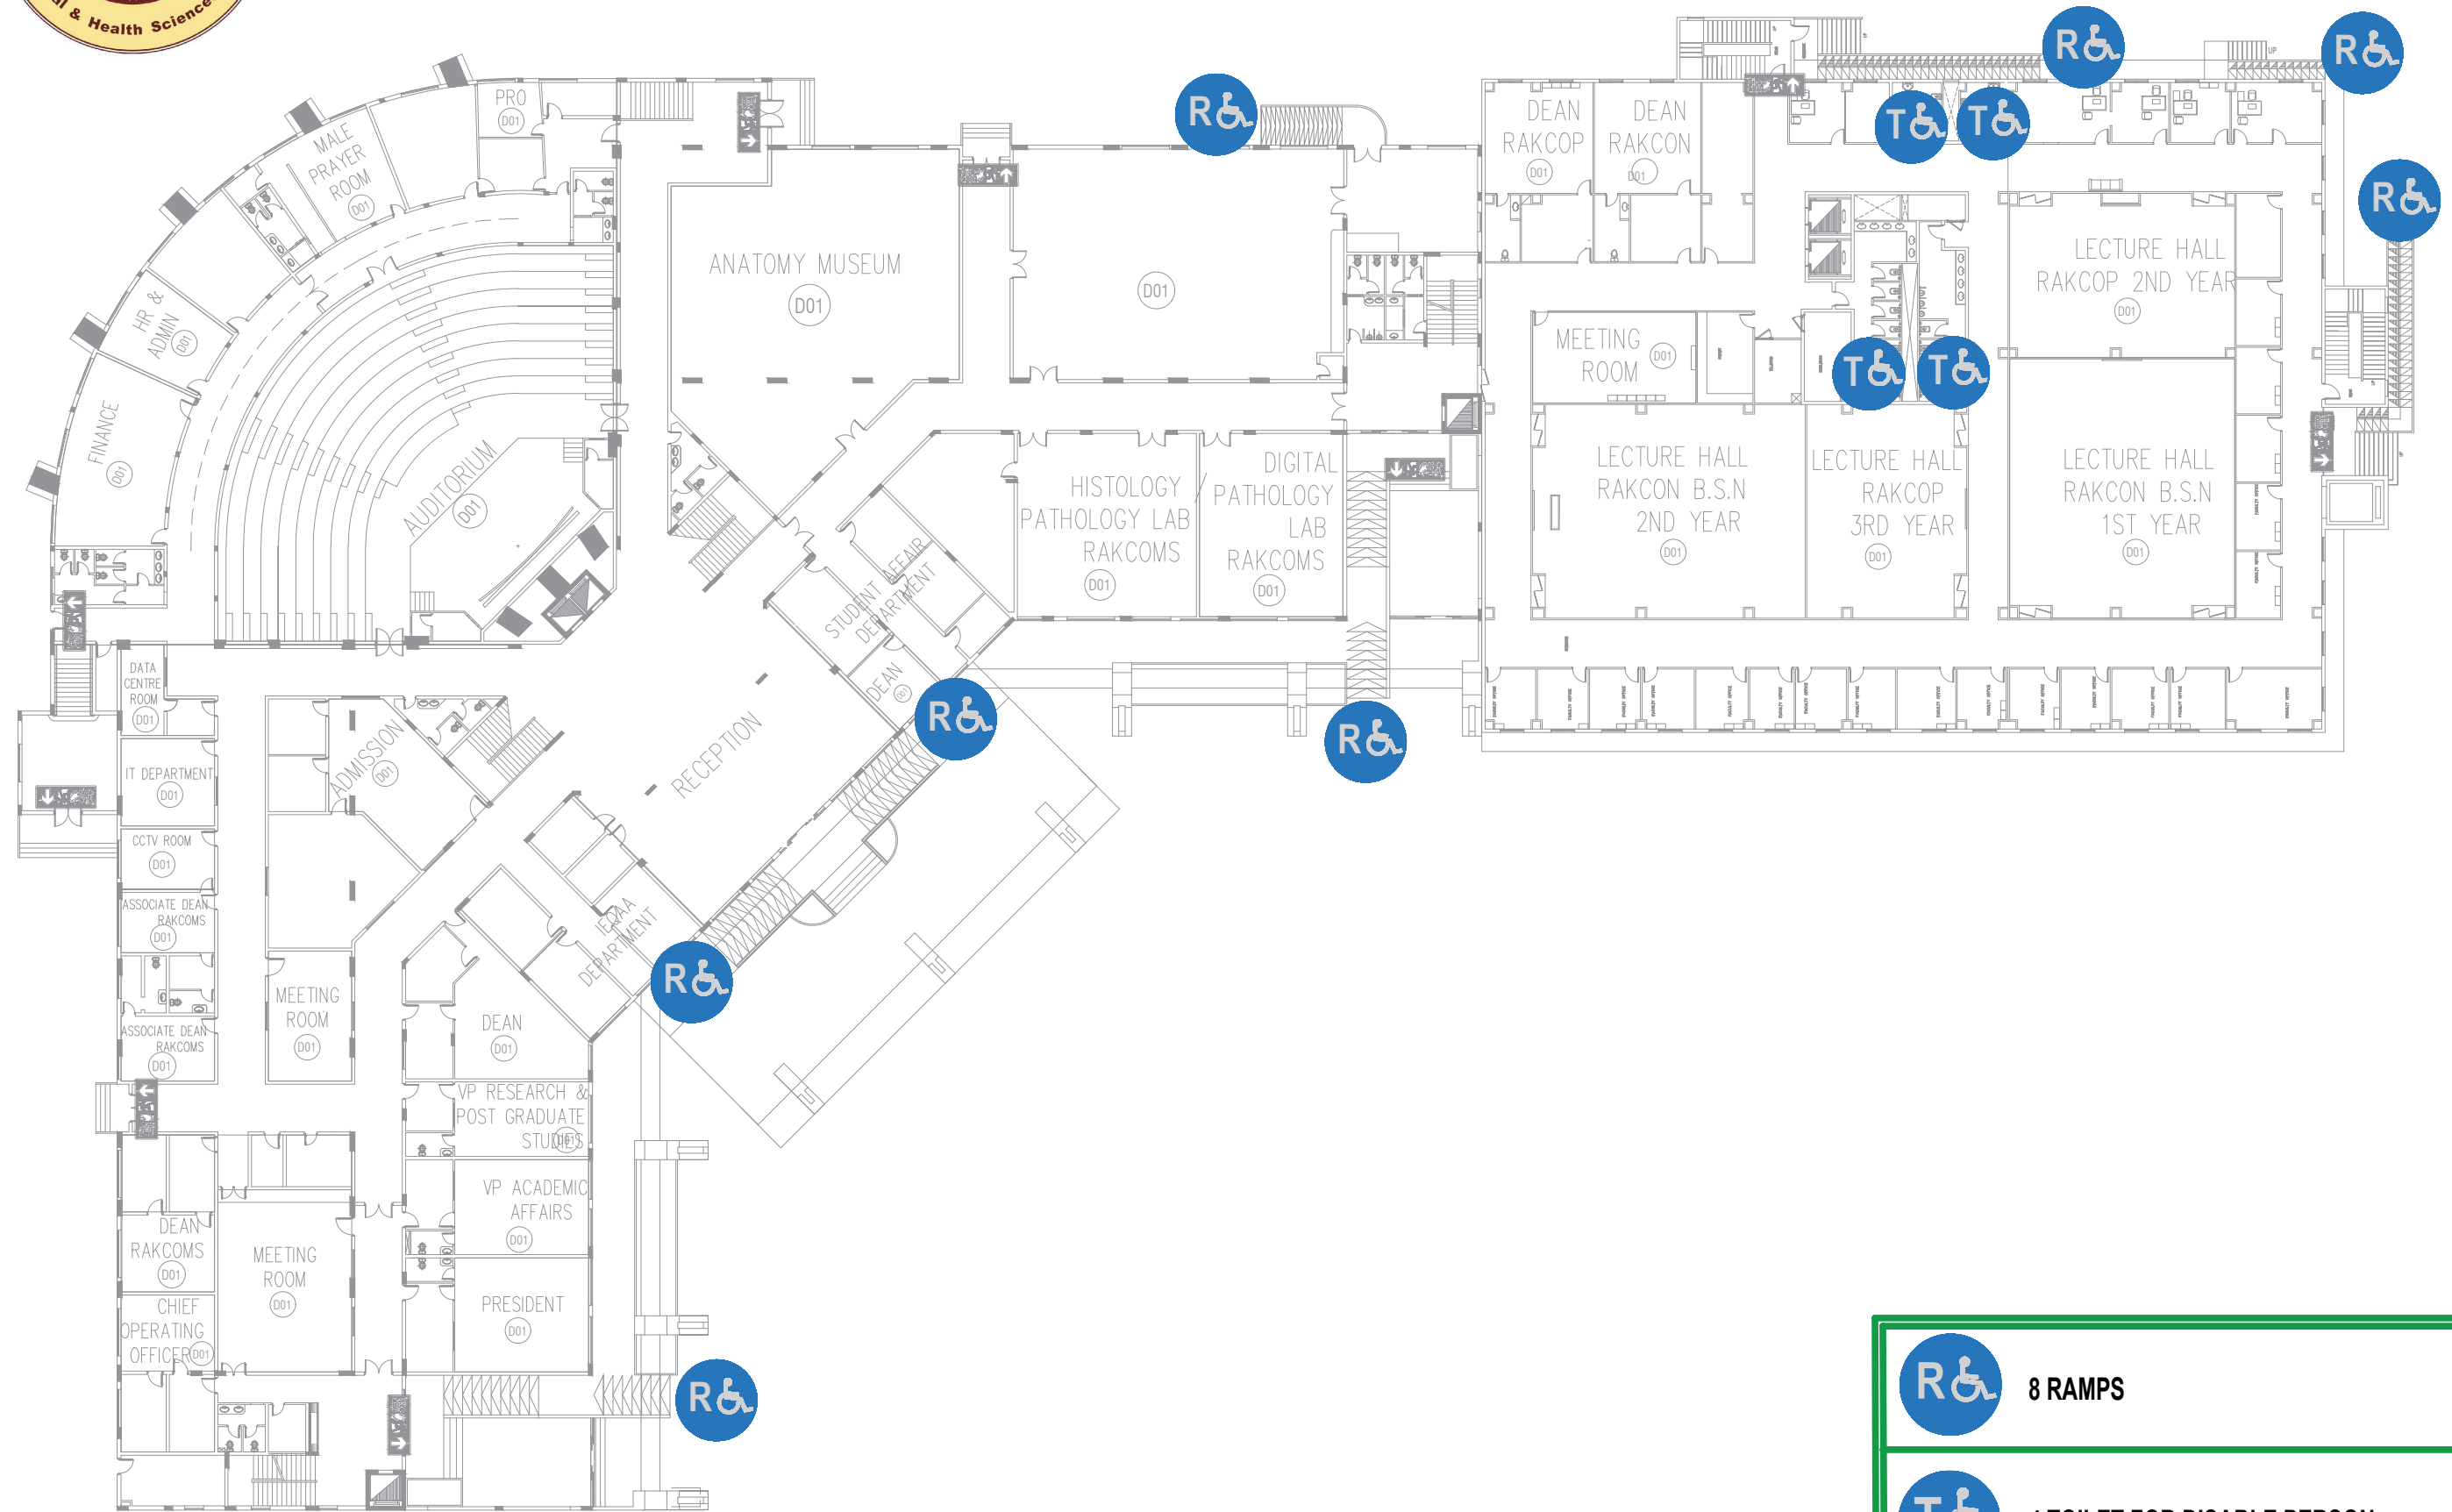

# GROUND FLOOR PLAN

	<b>8 RAMPS</b>
	<b>4 TOILET FOR DISABLE PERSON</b>